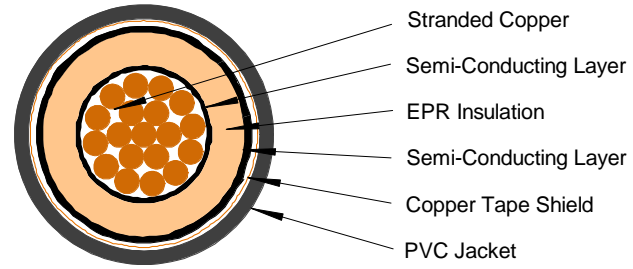

basic wire and cable

3900 N. ROCKWELL ST. CHICAGO, ILLINOIS 60618-3730, TEL: (773) 539-1800, FAX: (773) 539-3500

TYPE EPR POWER CABLE

MV- 105 WET OR DRY
SINGLE CONDUCTOR, SHIELDED
PVC JACKET
5000/8000 Volts, 133/100% Insulation Levels

APPLICATION:

- A- Where NEC jurisdiction applies; as 5000/8000 volts shielded power cable (133/100% insulation levels), Type MV-105, for use at conductor temperature not exceeding 105°C in wet or dry locations, when installed in accordance with the National Electrical Code.
- B- Otherwise, for general purpose applications in wet or dry locations, in circuits not exceeding 5000 volts, phase to phase, at conductor temperatures not exceeding 105°C for normal, 130°C for emergency overload, and 250°C circuit conditions. Suitable for installation in conduit, trays, troughs, ducts, aerial, and direct burial applications.

CONSTRUCTION:

Stranded copper conductor, semi-conducting layer, EPR insulation, semi-conducting layer, helically applied copper tape shield, black PVC jacket overall, surface printed.

STANDARDS:

1. Conforms to AEIC CS8.
2. Type MV-105 power cable, 5,000/8,000 volts (133/100% insulation levels).
3. Overall jacket suitable for Sunlight Resistant and Direct Buried applications.
4. Sizes 1/0 AWG and larger designed to pass the IEEE-383 flame test and are suitable "For CT Use."
5. Sizes 250 MCM and larger designed to pass the IEEE-1202 flame test.
6. Cables conform to ICEA S-93-639 and ICEA S-97-682.